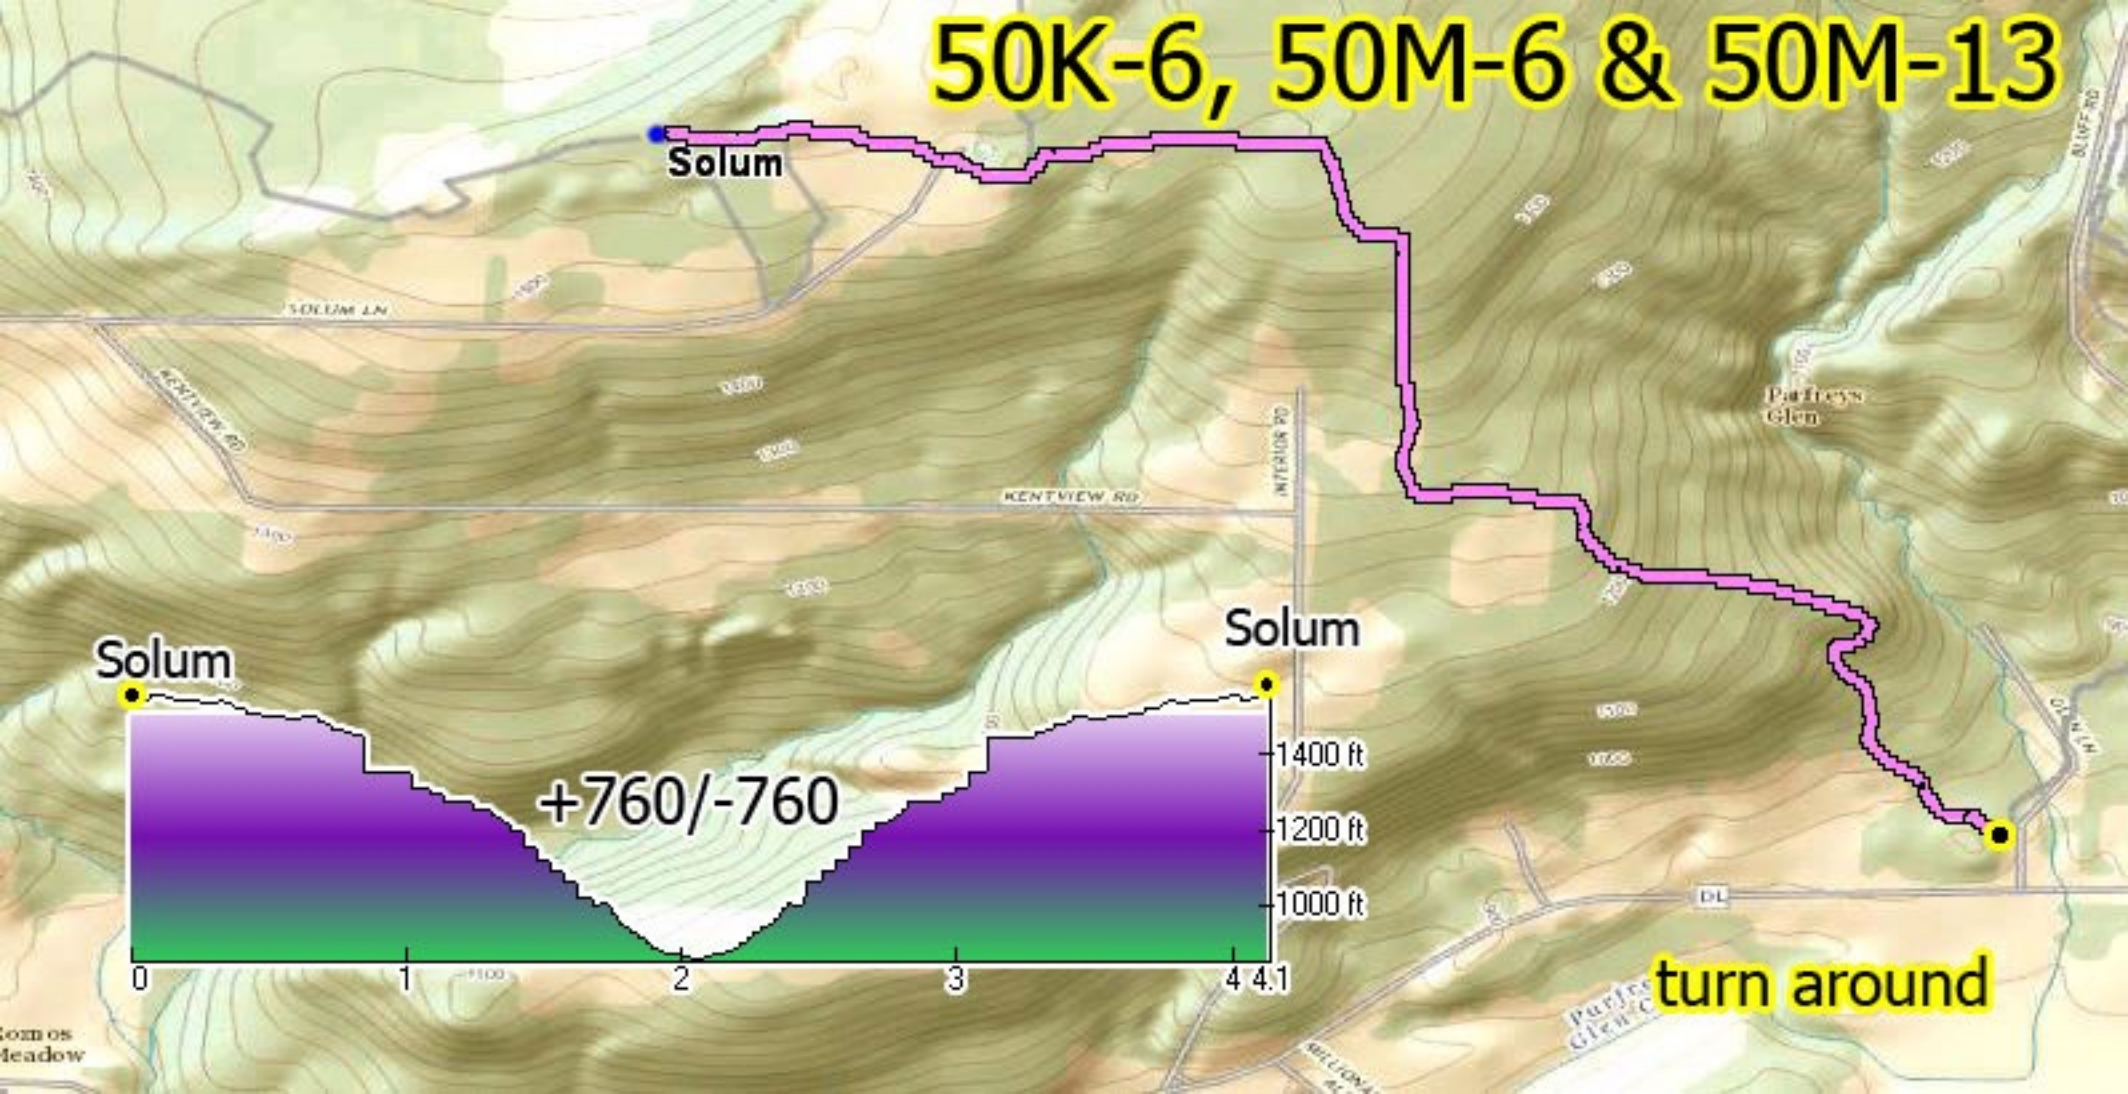

50K-6, 50M-6 & 50M-13

Solum

Solum

Solum

$+760/-760$

1400 ft
1200 ft
1000 ft

turn around