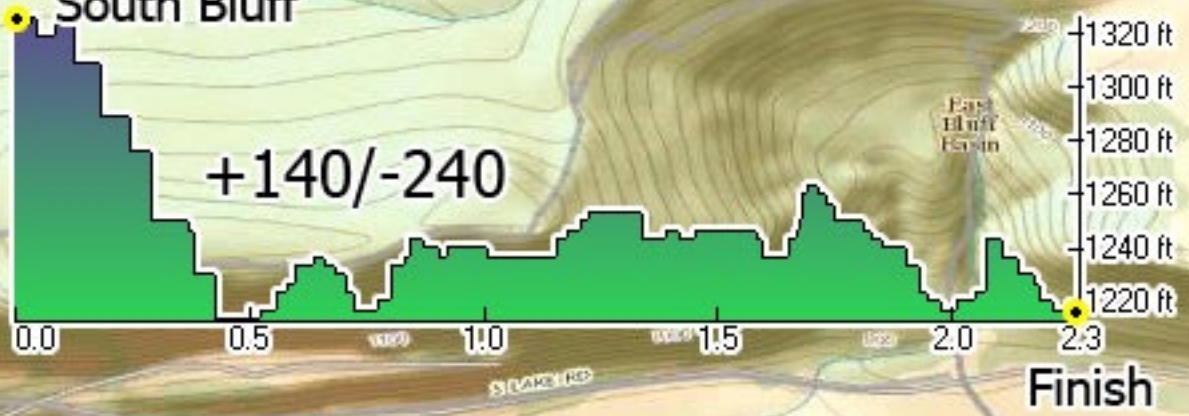

50K-9

Start/Finish
Steinke

**DANGEROUS
ROAD
CROSSING**

South Bluff

South Bluff

+140/-240

Finish